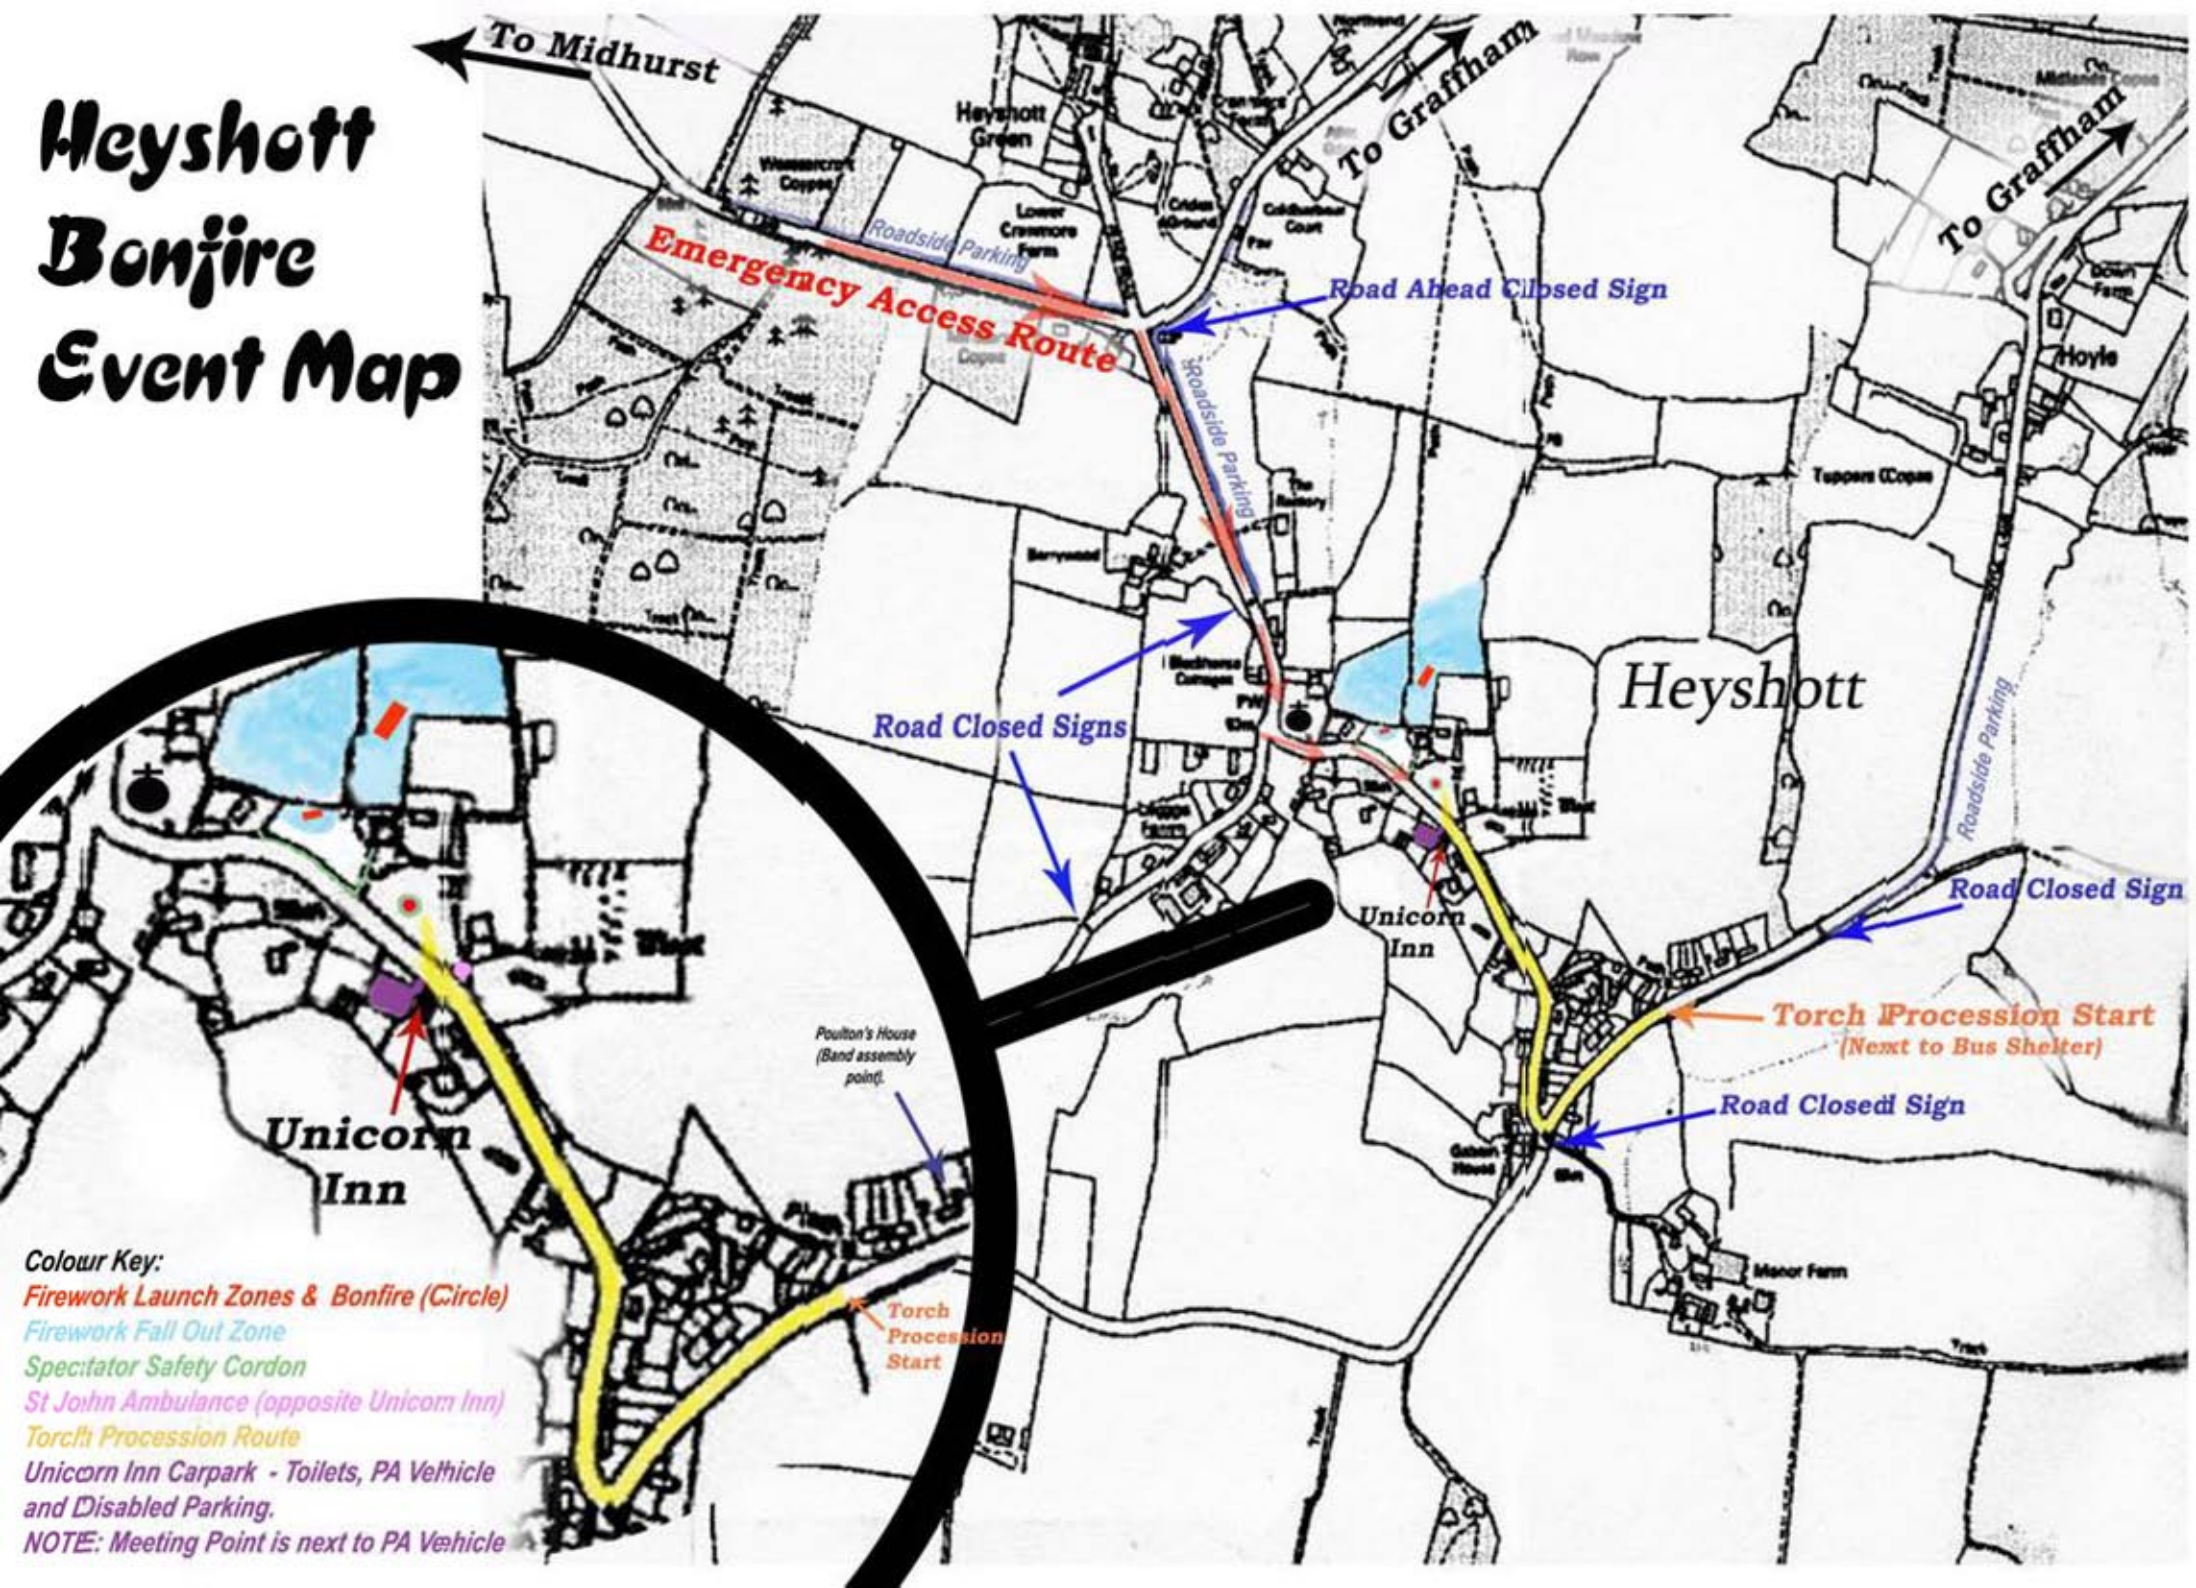

Heyshott Bonfire Event Map

- Colour Key:**
- Firework Launch Zones & Bonfire (Circle)
 - Firework Fall Out Zone
 - Speciator Safety Cordon
 - St John Ambulance (opposite Unicorn Inn)
 - Torch Procession Route
 - Unicorn Inn Carpark - Toilets, PA Vehicle and Disabled Parking.
 - NOTE: Meeting Point is next to PA Vehicle